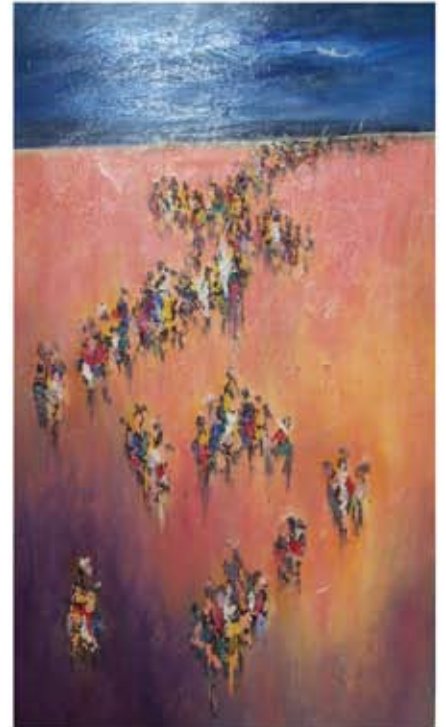

FEATURING TWO OF AUSTRALIA'S LEADING FEMALE ARTISTS : -Mother & Daughter

VELIA NEWMAN

Velia's wonderful paintings are represented and sold around the world.
Her art is refreshing, vibrant, modern and colourful, painted in thick textured paint.
This exhibiton will feature florals, wildlife and seascapes.

ANITA NEWMAN

This exhibition shows the versatility with pallet knife & brush, producing a range of paintings from delicate ladies in bushland settings to the sensuous nude, impasto florals, beach & boats.